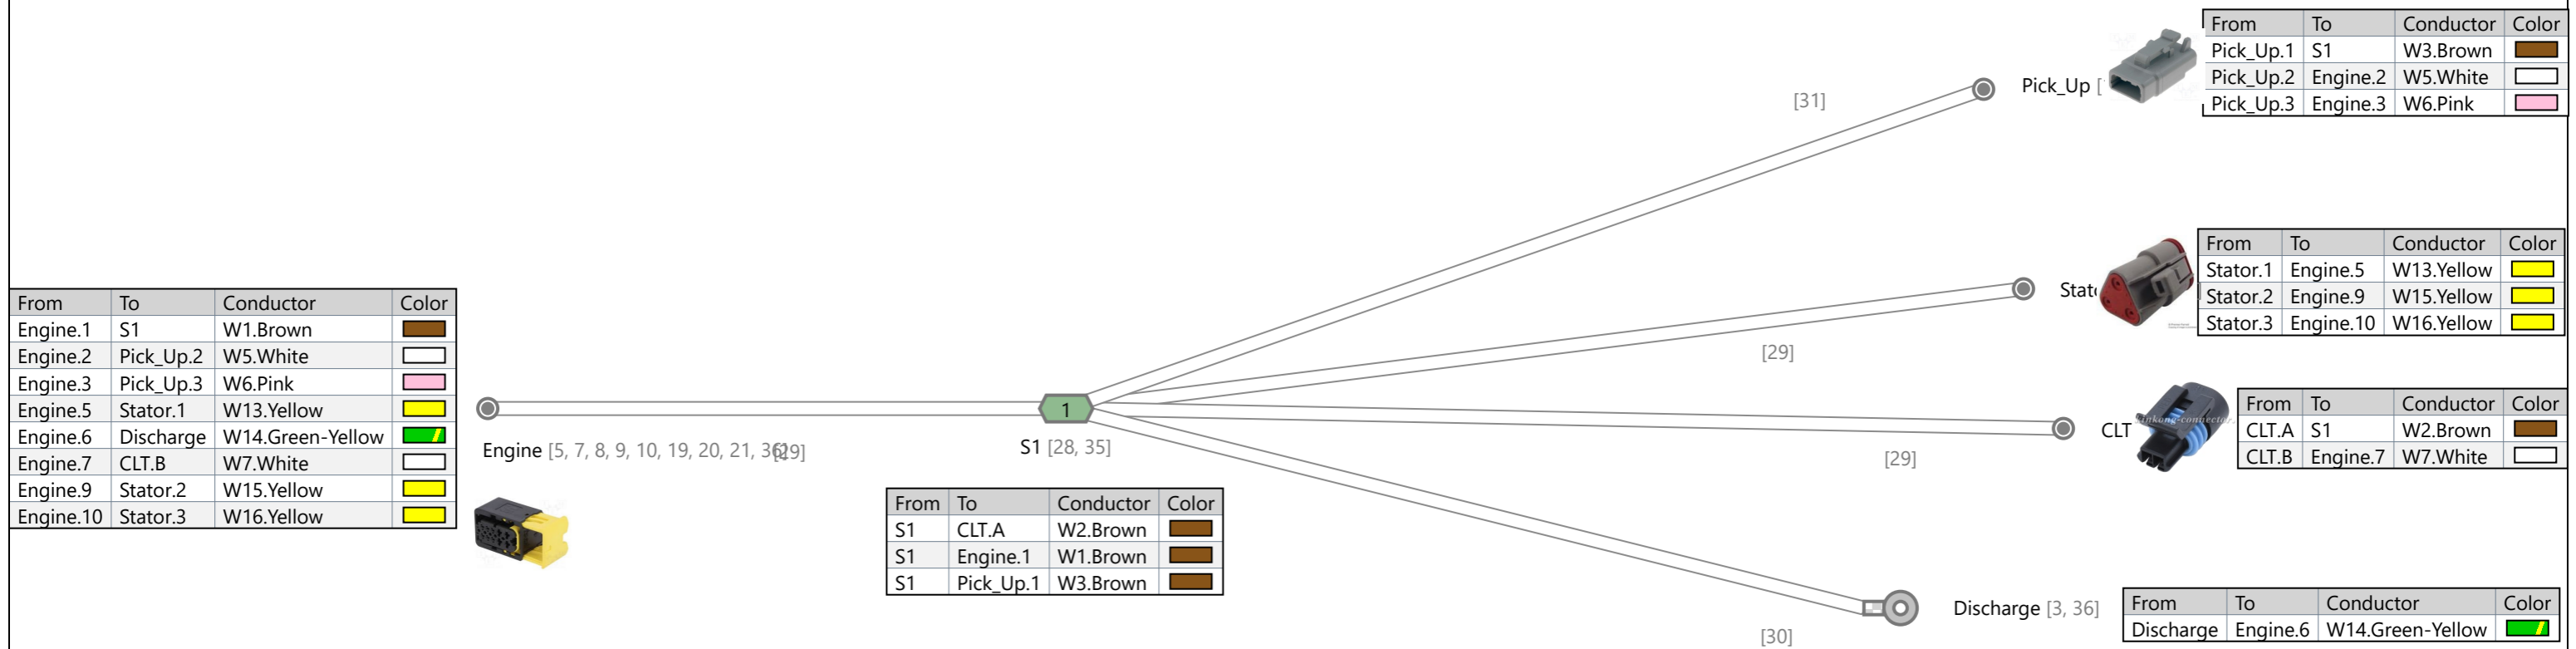

Revisions

Rev.	Date	Author	Description
A	29/09/2021	Stephane PAIN	

Title	Engine Loom Assembly - Carb 2021	Part Number	70-0258 - Wiring Diagram	
Description	Carb Engine Loom Assembly		Revision	1.3

	Name	Date
Drawn By	----	----
Eng Approved	----	----
Mfg Approved	----	----
QA	----	----

This document contains confidential and proprietary information that cannot be reproduced or divulged, in whole or in part, without written authorization.

Title:	Engine Loom Assembly - Carb 2021 - Wiring Table
Part Number:	70-0258 - Wiring Diagram - A
Description:	Carb Engine Loom Assembly

From	To	Conductor	Notes
CLT.A	S1	W2.Brown	Sensor GND
Engine.1	S1	W1.Brown	Sensor GND
Engine.2	Pick_Up.2	W5.White	Crank Pos Sig
Engine.3	Pick_Up.3	W6.Pink	Sensor +5v
Engine.5	Stator.1	W13.Yellow	Rect U
Engine.6	Discharge	W14.Green-Yellow	Cly Head GND
Engine.7	CLT.B	W7.White	Eng Temp Sig
Engine.9	Stator.2	W15.Yellow	Rect V
Engine.10	Stator.3	W16.Yellow	Rect W
Pick_Up.1	S1	W3.Brown	Sensor GND